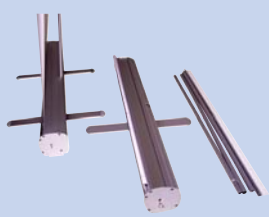

YOUR DIRECT SOURCE...

Excalibur ME ∞
20" x 60"

Standard and Deluxe
Retractable*
31.5" x 78"

B-Twin Banner Stand
33" x 72"

A-Twin Banner Stand
35.5" x 167"

Standard Retractable*
31.5" x 78"

Excalibur MB
24" x 62"

Excalibur MC
24" x 62"

Excalibur M1*
22" x 64"

L-Banner Stand
35.5" x 83"

Excalibur Mini
9" x 17"

Banner Stand Single*
35.5" x 83"

Banner Triad*
34.5" x 83"

*easily modified to smaller ∞ adjustable attachment point