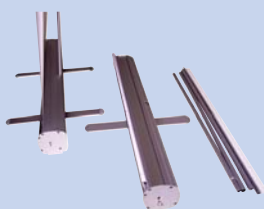

# YOUR DIRECT SOURCE...

Excalibur ME ∞  
20" x 60"

Standard and Deluxe  
Retractable\*  
31.5" x 78"

B-Twin Banner Stand  
33" x 72"

A-Twin Banner Stand  
35.5" x 167"

Standard Retractable\*  
31.5" x 78"

Excalibur MB  
24" x 62"

Excalibur MC  
24" x 62"

Excalibur M1\*  
22" x 64"

L-Banner Stand  
35.5 x 83"

Excalibur Mini  
9" x 17"

Banner Stand Single\*  
35.5" x 83"

Banner Triad\*  
34.5" x 83"

\*easily modified to smaller ∞ adjustable attachment point