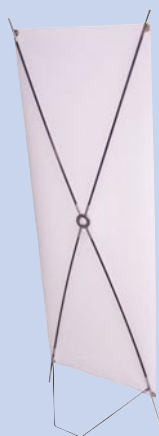

# YOUR DIRECT SOURCE...

Excalibur ME ∞  
20" x 60"

Standard and Deluxe  
Retractable\*  
31.5" x 78"

B-Twin Banner Stand  
33" x 72"

A-Twin Banner Stand  
35.5" x 167"

Standard Retractable\*  
31.5" x 78"

Excalibur MB  
24" x 62"

Excalibur MC  
24" x 62"

Excalibur M1\*  
22" x 64"

L-Banner Stand  
35.5 x 83"

Excalibur Mini  
9" x 17"

Banner Stand Single\*  
35.5" x 83"

Banner Triad\*  
34.5" x 83"

\*easily modified to smaller ∞ adjustable attachment point