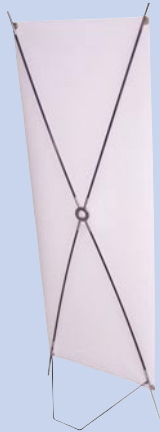

YOUR DIRECT SOURCE...

Excalibur ME ∞
20" x 60"

Standard and Deluxe
Retractable*
31.5" x 78"

B-Twin Banner Stand
33" x 72"

A-Twin Banner Stand
35.5" x 167"

Standard Retractable*
31.5" x 78"

Excalibur MB
24" x 62"

Excalibur MC
24" x 62"

Excalibur M1*
22" x 64"

L-Banner Stand
35.5" x 83"

Excalibur Mini
9" x 17"

Banner Stand Single*
35.5" x 83"

Banner Triad*
34.5" x 83"

*easily modified to smaller ∞ adjustable attachment point